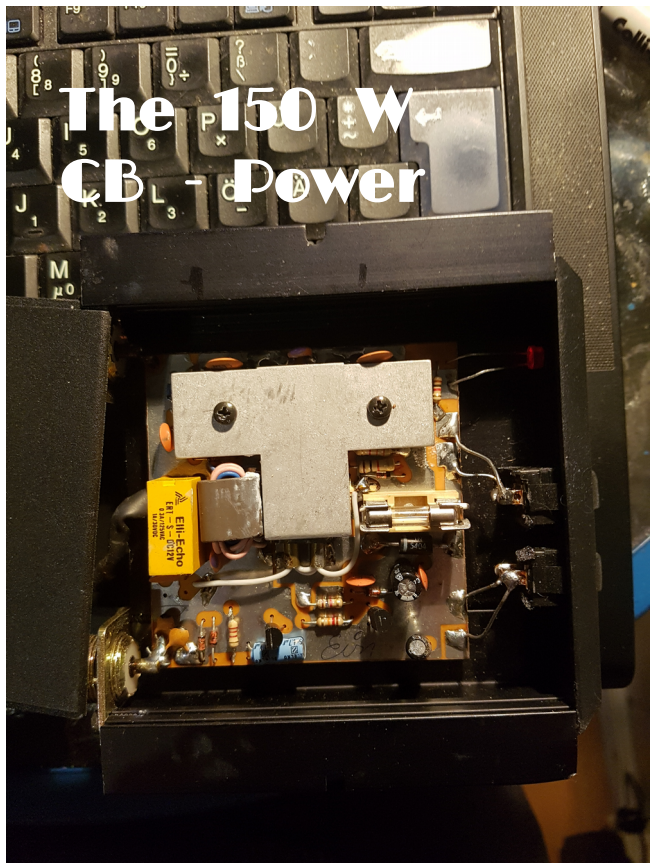

12 Volt 150 Watt CB PA

for AM & SSP

12 cm X 12 cm x 4 cm

the best DX 73 DG1OBY / DN1DV on the Scool Station dl0shg / cb0shg Interessen Gruppe